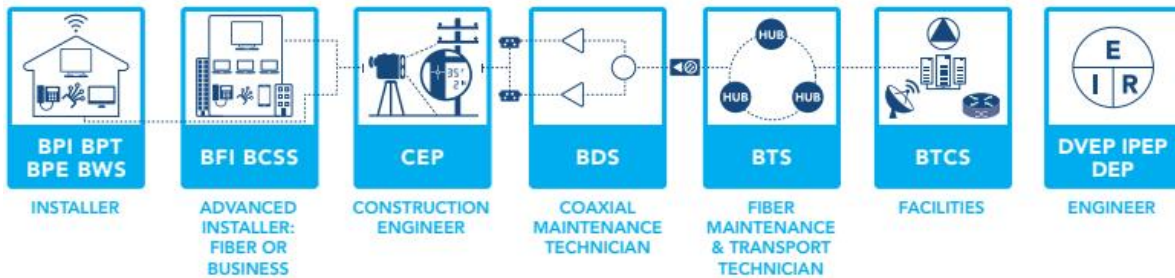

[Read Full Article Here](#)

Chapter News!

REVISITS: BASIC HFC POWERING

**TUESDAY, APRIL 30TH
11AM -12PM EST
PRESENTED BY:
GEORGE BOSAK,
ALPHA**

[REGISTER HERE](#)

SCTE CHAPTER WEBINARS

Chapters can organize a training utilizing recordings of webinars presented by other chapters. The [full archive](#) is available to members as a benefit of membership.