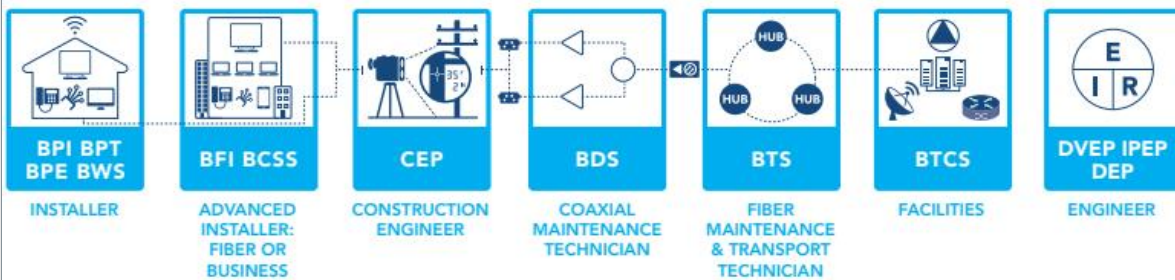

Catch Up On the Podcast Below!!

[Neat Network & Cool Capacity](#)

SCTE CHAPTER WEBINARS

Chapters can organize a training utilizing recordings of webinars presented by other chapters. The [full archive](#) is available to members as a benefit of membership.

SCTE CERTIFICATIONS FOR ALL AREAS OF THE CABLE TELECOMMUNICATION NETWORK.

SCTE-ISBE Great Lakes Chapter Certification

- We are still accepting certification requests.
- Please email scteglc@outlook.com with “Certification” in the subject.