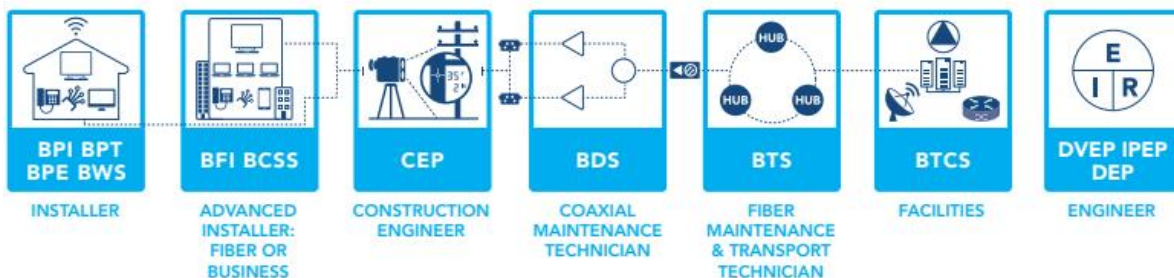

SCTE CHAPTER WEBINARS

Chapters can organize a training utilizing recordings of webinars presented by other chapters. The [full archive](#) is available to members as a benefit of membership.

SCTE CERTIFICATIONS FOR ALL AREAS OF THE CABLE TELECOMMUNICATION NETWORK.

SCTE-ISBE Great Lakes Chapter Certification

- We are still accepting certification requests.
- Please email scteglc@outlook.com with "Certification" in the subject.
- A Great Lakes Board Member will contact you and schedule testing
  1. Testing will be proctored in person.
  2. Social distancing will be observed & PPE will be worn during testing.

[SCTE - Great Lakes ChapterChapter](#)