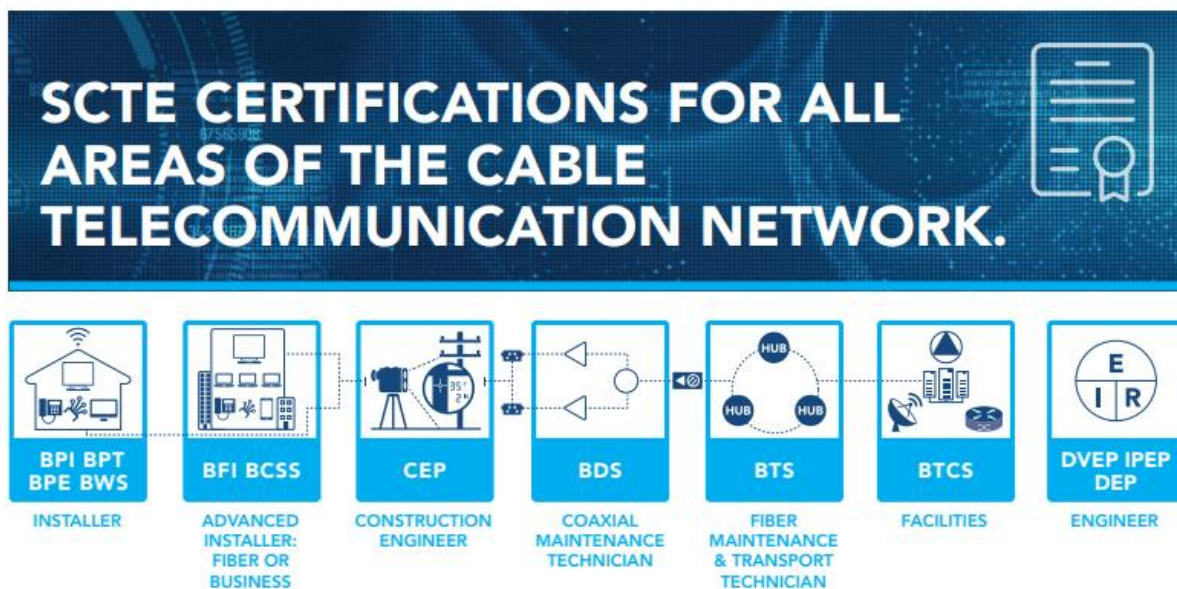

[Read Full Article Here](#)

Great Lakes Golf Outing at Hartland Glen

We would like to thank all our members that attended our recent golf outing. Another great year in the books!!

SCTE CHAPTER WEBINARS

Chapters can organize a training utilizing recordings of webinars presented by other chapters. The [full archive](#) is available to members as a benefit of membership.