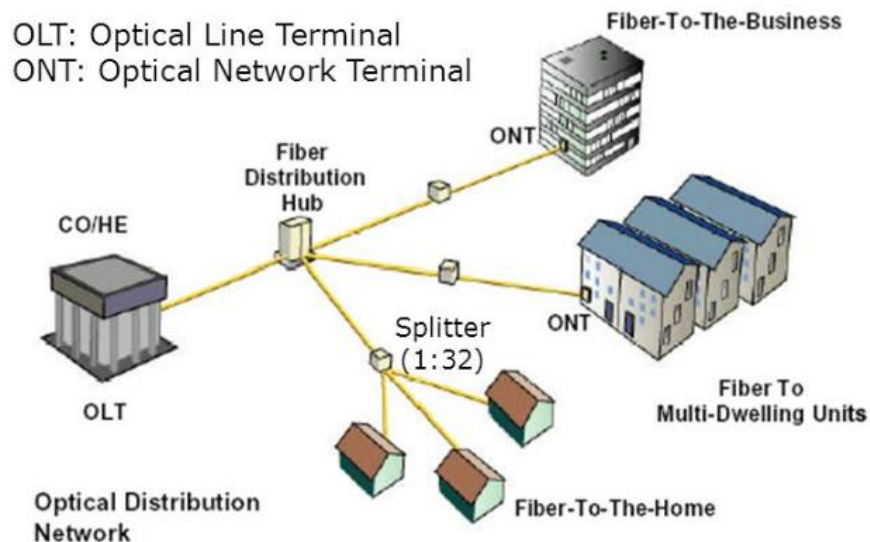

Passive Optical Network (PON)

- **What: Great Lakes Chapter is hosting a virtual Teams webinar**
- **When: Wednesday, June 28th**
- **Time: 1pm - 2pm EST**

Although DOCSIS still has plenty of fuel left in the tank, PON has clearly emerged as a critical alternative transmission method for the cable industry as operators increasingly install more fiber lines in their HFC plant. Whether they are leveraging EPON, GPON, 10G EPON, XGS PON or some other PON flavor, cablecos and vendors are increasingly deploying some version of PON technology over fiber to expand their bandwidth capacity.

How much fiber are operators adding to their networks? Which PON versions are proving to be the most popular and why? How can operators and vendors mix and match PON and DOCSIS in their networks?

This webinar will tackle these questions and more.

Register Today!