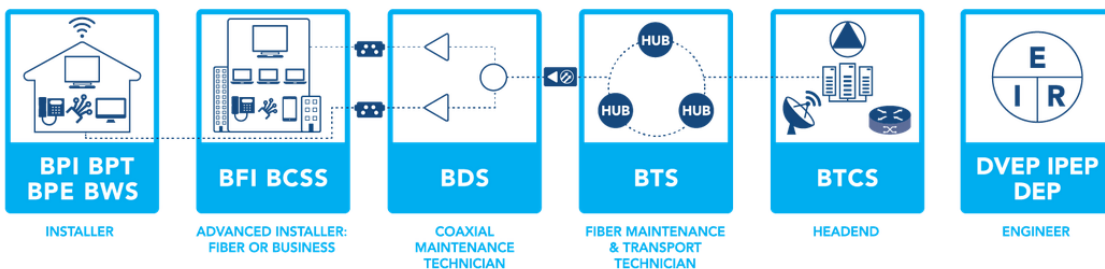

SCTE Certifications

SCTE•ISBE CERTIFICATIONS

www.scte.org/certification

SCTE-ISBE HAS INDUSTRY CERTIFICATIONS FOR ALL AREAS OF THE CABLE NETWORK