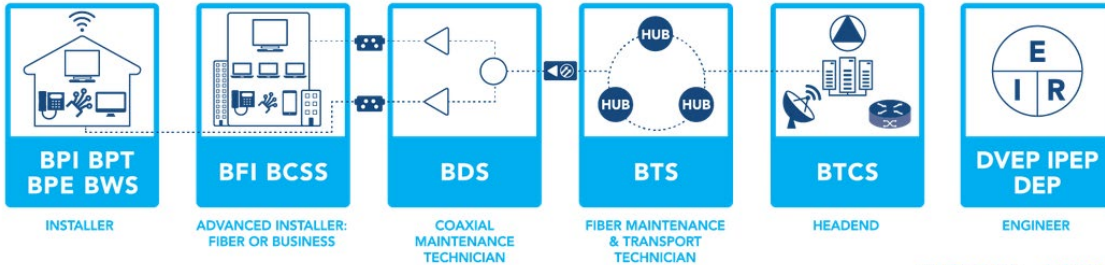

SCTE·ISBE.

SCTE-ISBE Great Lakes Chapter Certification

- We are still accepting certification requests.
- Please email scteglc@outlook.com with "Certification" in the subject.
- A Great Lakes Board Member will contact you and schedule testing
  1. Testing will be proctored in person.
  2. Social distancing will be observed & PPE will be worn during testing.

| [SCTE-ISBE Great Lakes Chapter](#)